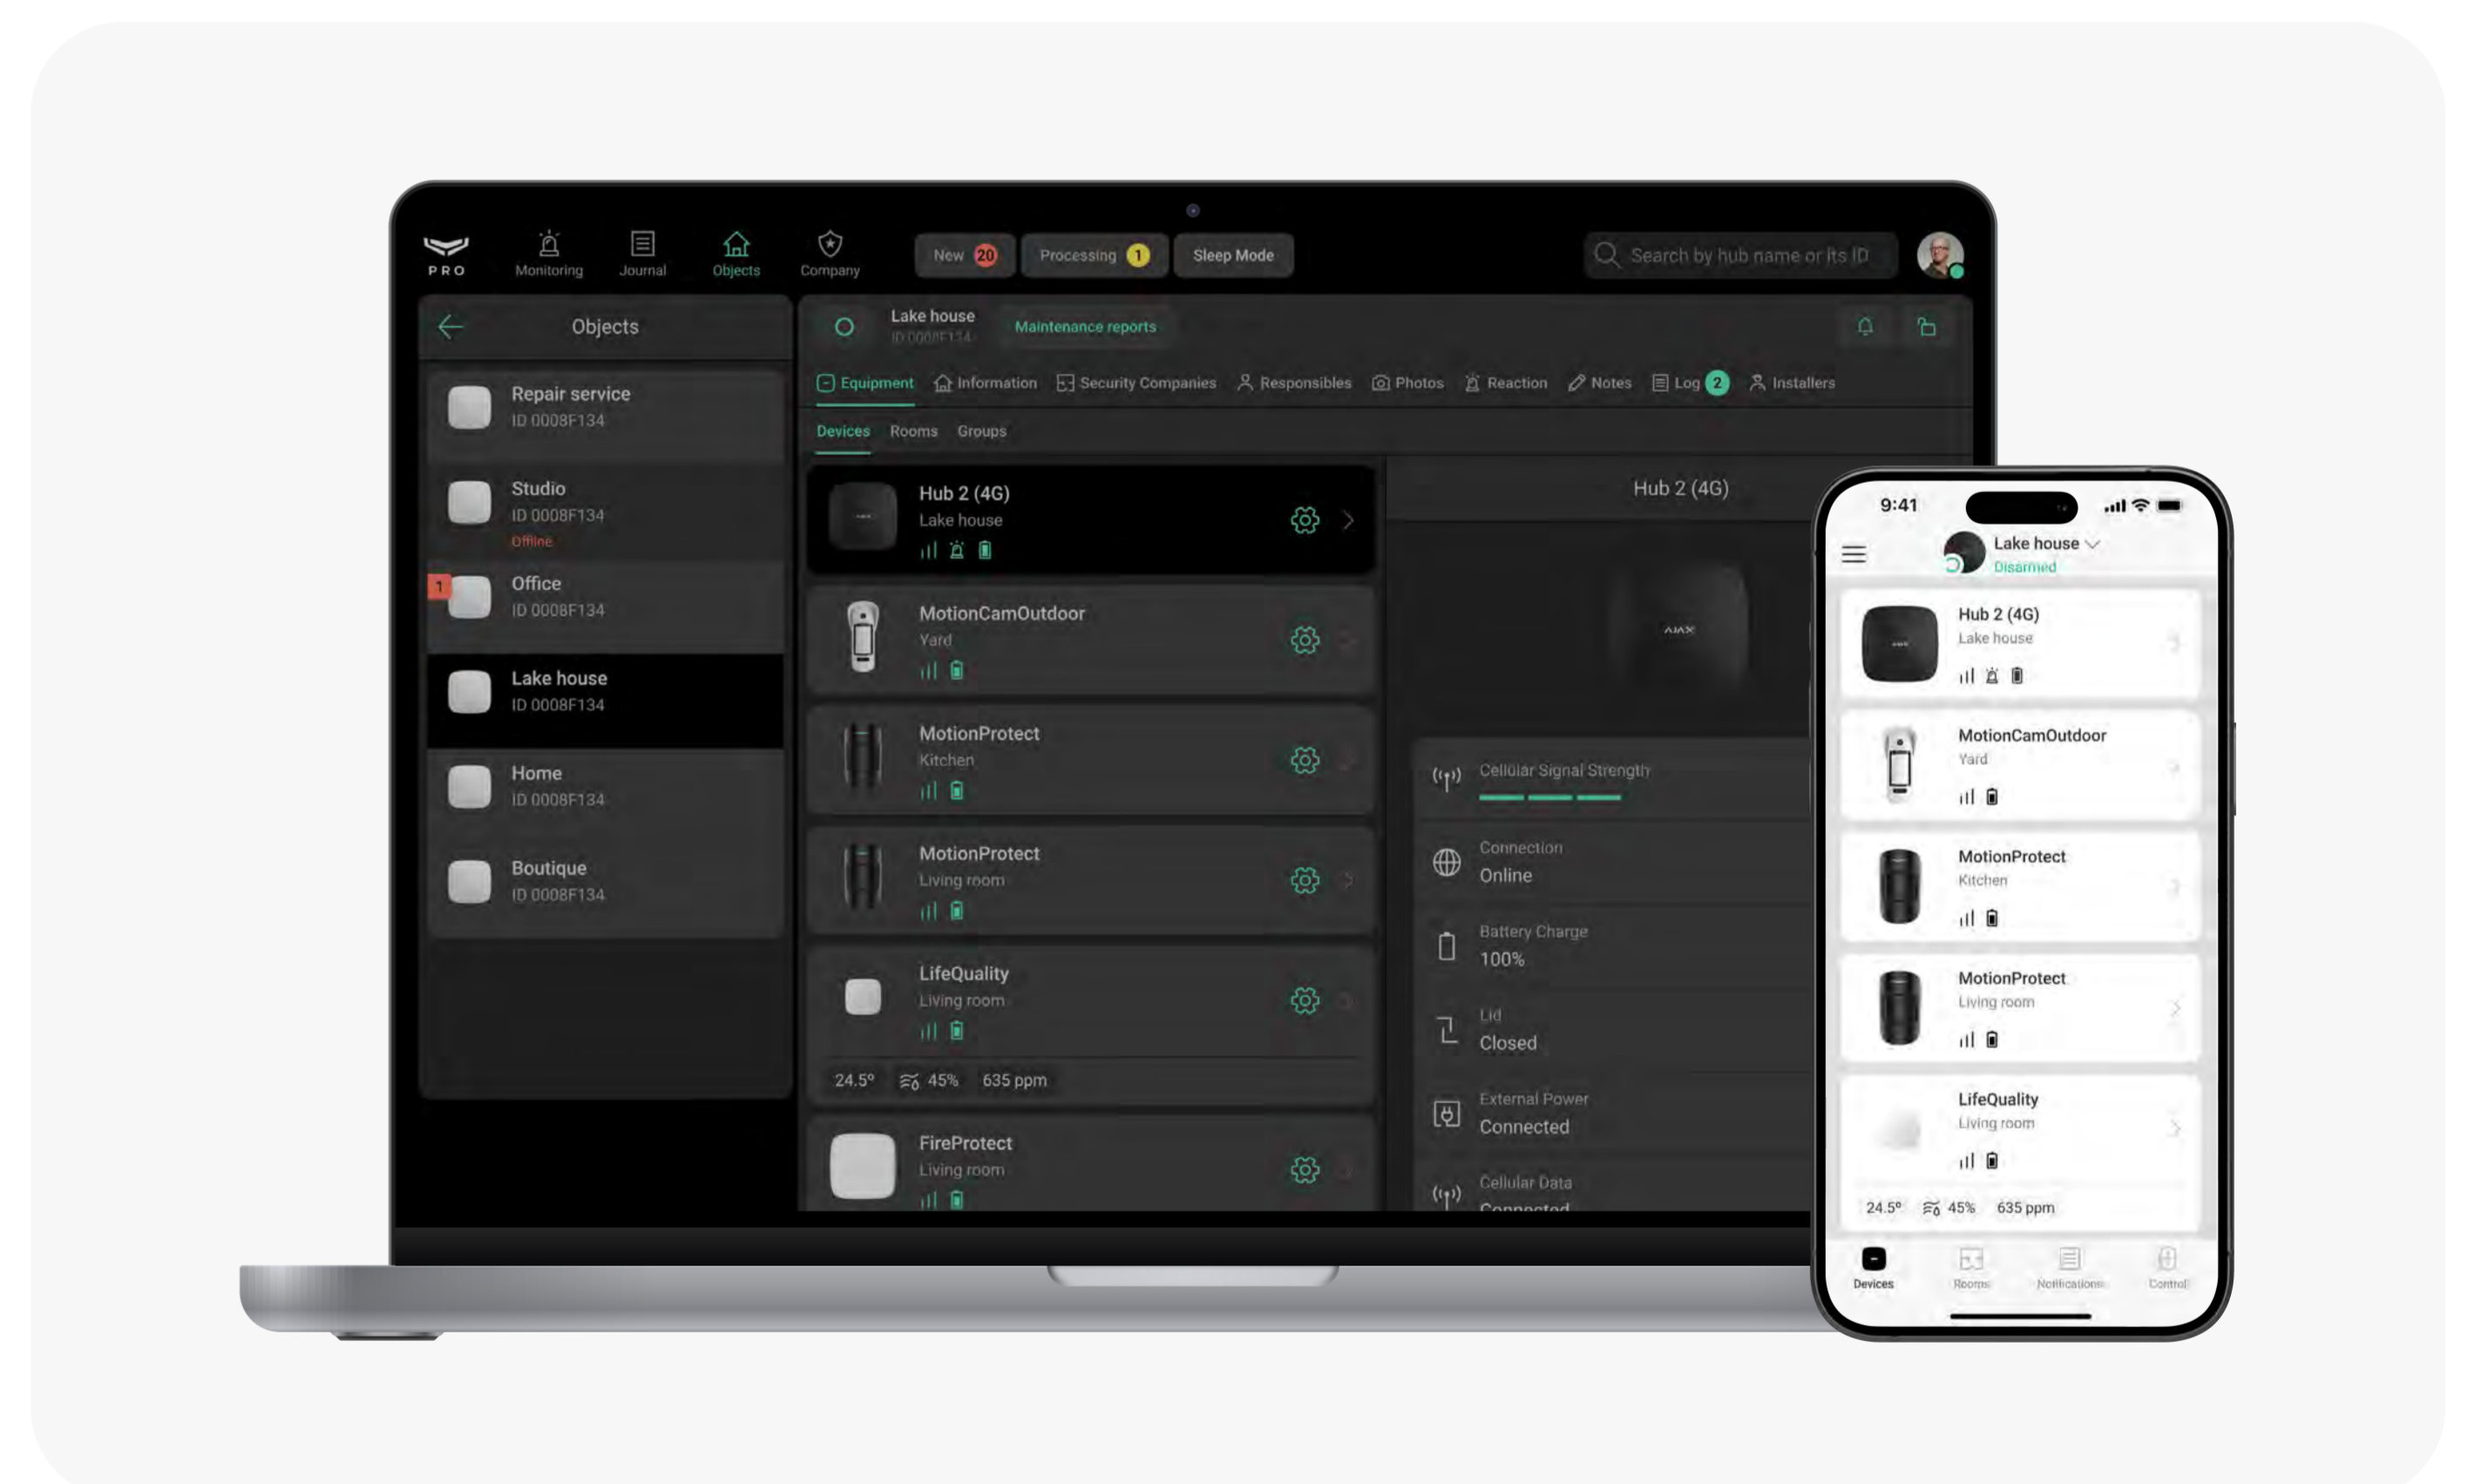

Guaranteed delivery of alarms and photos

An Ajax system uses two-way secure radio communication based on Jeweller and Wings proprietary protocols. Radio protocols work in parallel and focus on their function, guaranteeing instant data delivery despite weak signal and communication interruptions.

Encrypted two-way radio communication

Automatic power adjustment of radio transmitters

Frequency hopping against radio interference and signal interception

Notifications about jamming and connection loss