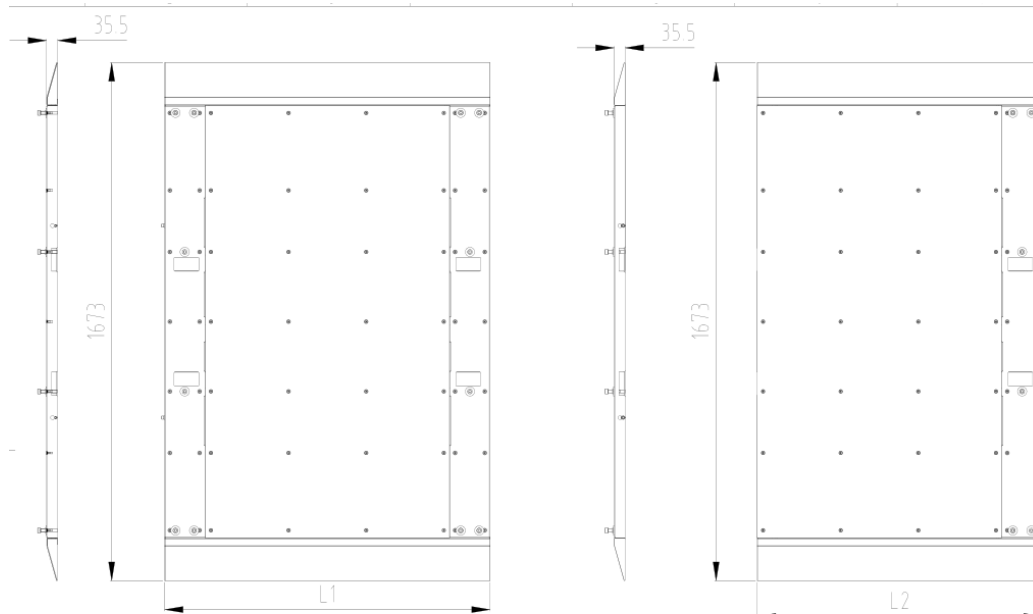

DS-K3B530X-BASE
Fixed base

- Fixed base for DS-K3B530LX series and DS-K3B530X series.
- -S for single lane with 2 pedestal , -M for extend more lanes.

▪ Specification

General	
Lane width	650mm/750mm/900mm/1100mm
Dimensions	-S: (Without packaging) 650: 1053 mm × 1673 mm × 36 mm (41.5" × 65.9" × 1.4") 750: 1153 mm × 1673 mm × 36 mm (45.4" × 65.9" × 1.4") 900: 1303 mm × 1673 mm × 36 mm (51.3" × 65.9" × 1.4") 1100: 1503 mm × 1673 mm × 36 mm (59.2" × 65.9" × 1.4") -M: (Without packaging) 650: 922 mm × 1673 mm × 36 mm (36.3" × 65.9" × 1.4") 750: 1022 mm × 1673 mm × 36 mm (40.2" × 65.9" × 1.4") 900: 1172 mm × 1673 mm × 36 mm (46.1" × 65.9" × 1.4") 1100: 1372 mm × 1673 mm × 36 mm (54.0" × 65.9" × 1.4")
Material	Pedestal installation area: SUS304 Lane: Aluminum plate (with pattern) Framework: Galvanization panel

▪ Available Model

DS-K3B530X-BASE650-M
 DS-K3B530X-BASE650-S
 DS-K3B530X-BASE750-M
 DS-K3B530X-BASE750-S
 DS-K3B530X-BASE900-M
 DS-K3B530X-BASE900-S
 DS-K3B530X-BASE1100-M
 DS-K3B530X-BASE1100-S

▪ **Dimension**

Lane Width	650	750	900	1100
L1	1052.6	1152.6	1302.6	1502.6
L2	921.6	1021.6	1171.6	1371.6

▪ **Accessory**

DS-K3B530X

Headquarters

No.555 Qianmo Road, Binjiang District,
Hangzhou 310051, China
T +86-571-8807-5998
www.hikvision.com