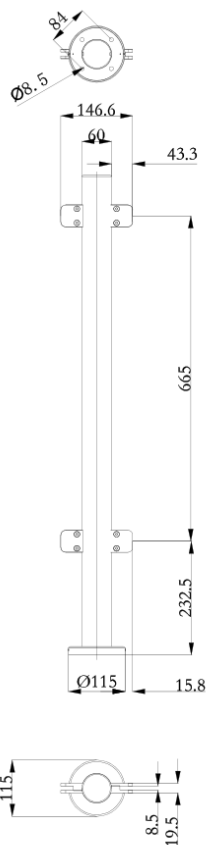

DS-K7F01-M
Middle Fence Post

- Material: SUS304
- Used with DS-K7F01-S or itself with a panel

▪ **Specification**

General	
Working temperature	-20 °C to 65 °C (-4 °F to 149 °F)
Working humidity	0% to 95% (No condensing)
Dimensions	115 mm × 146 mm × 980 mm (L x W x H)
Material	SUS304 stainless steel

▪ **Available Model**

DS-K7F01-M

DS-K7F01-M-90

▪ **Dimension**

▪ **Accessory**

DS-K7F01-P

DS-K7F01-S

Headquarters