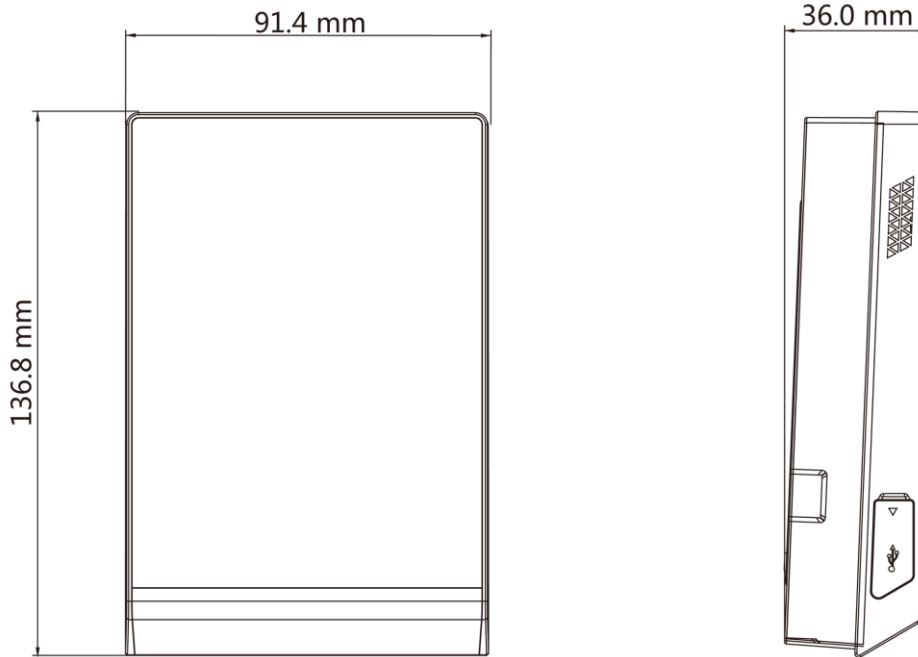

▪ Available Model

DS-K1T105AE

Distributed by

HIKVISION®

Headquarters

No.555 Qianmo Road, Binjiang District,
Hangzhou 310051, China
T +86-571-8807-5998
overseasbusiness@hikvision.com

Hikvision USA
T +1-909-895-0400
sales.usa@hikvision.com

Hikvision Australia
T +61-2-8599-4233
salesau@hikvision.com

Hikvision India
T +91-22-28469900
sales@pramahikvision.com

Hikvision Canada
T +1-866-200-6690
sales.canada@hikvision.com

Hikvision Thailand
T +662-275-9949
sales.thailand@hikvision.com

Hikvision Europe
T +31-23-5542770
sales.eu@hikvision.com

Hikvision Italy
T +39-0438-6902
info.it@hikvision.com

Hikvision Brazil
T +55 11 3318-0050
Latam.support@hikvision.com

Hikvision Turkey
T +90 (216)521 7070- 7074
sales.tr@hikvision.com

Hikvision Malaysia
T +601-7652-2413
sales.my@hikvision.com

Hikvision UK & Ireland
T +01628-902140
sales.uk@hikvision.com

Hikvision South Africa
Tel: +27 (10) 0351172
sale.africa@hikvision.com

Hikvision France
T +33(0)1-85-330-450
info.fr@hikvision.com

Hikvision Kazakhstan
T +7-727-9730667
nikia.panfilov@hikvision.ru

Hikvision Vietnam
T +84-974270888
sales.vt@hikvision.com

Hikvision UAE
T +971-4-4432090
salesme@hikvision.com

Hikvision Singapore
T +65-6684-4718
sg@hikvision.com

Hikvision Spain
T +34-91-737-16-55
info.es@hikvision.com

Hikvision Tashkent
T +99-87-1238-9438
uzb@hikvision.ru

Hikvision Hong Kong
T +852-2151-1761
info.hk@hikvision.com

Hikvision Russia
T +7-495-669-67-99
saleru@hikvision.com

Hikvision Korea
T +82-(0)31-731-8817
sales.korea@hikvision.com

Hikvision Poland
T +48-22-460-01-50
info.pl@hikvision.com

Hikvision Indonesia
T +62-21-2933759
Sales.Indonesia@hikvision.com