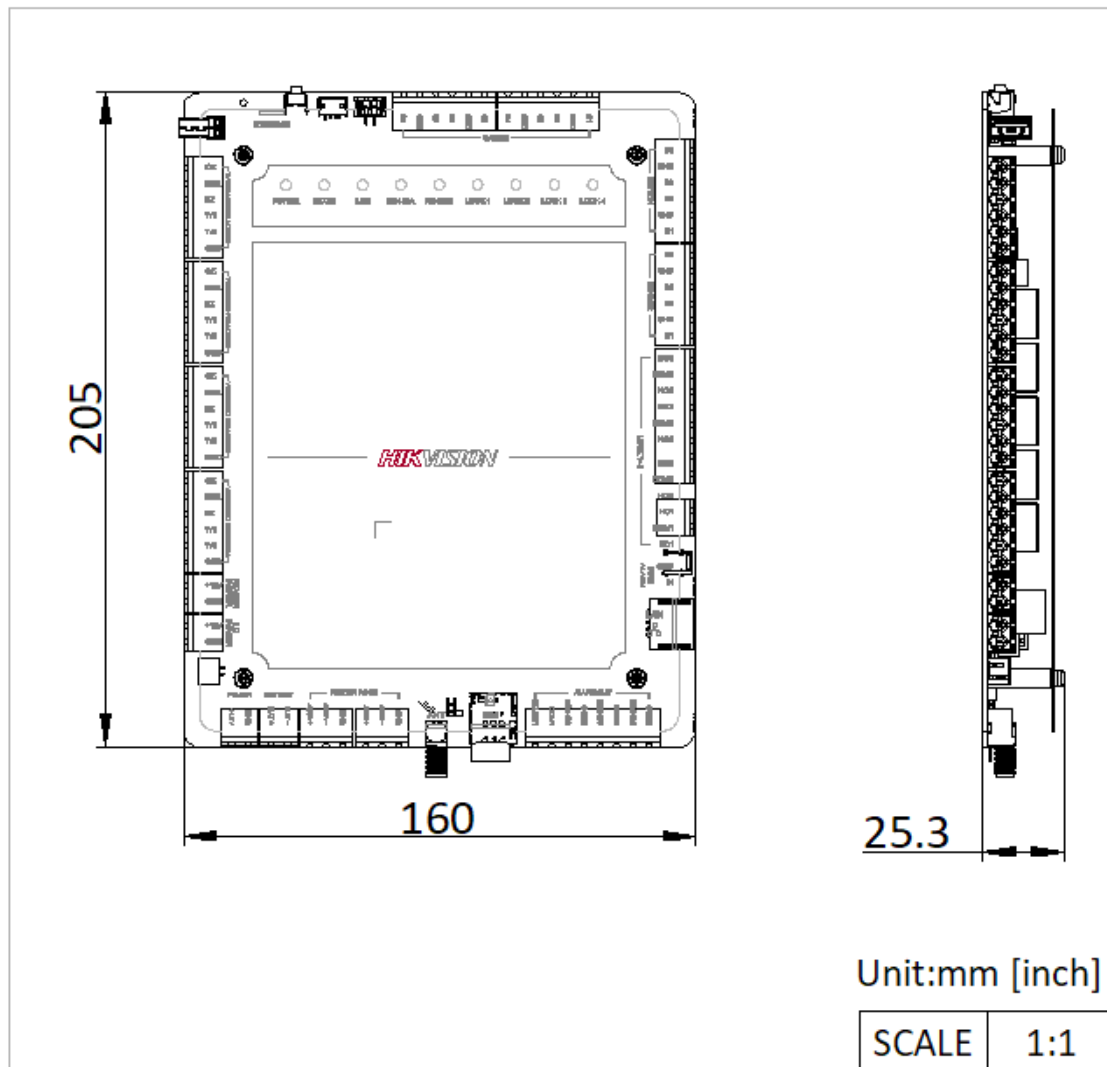

HikCentral Connect	Support
Hik-Partner Pro	Support
Multi-factor authentication	Support
First person in	Support
Anti-passback	Support
Multi-door interlocking	Support

▪ **Available Model**

DS-K2624X(P)

▪ **Dimension**