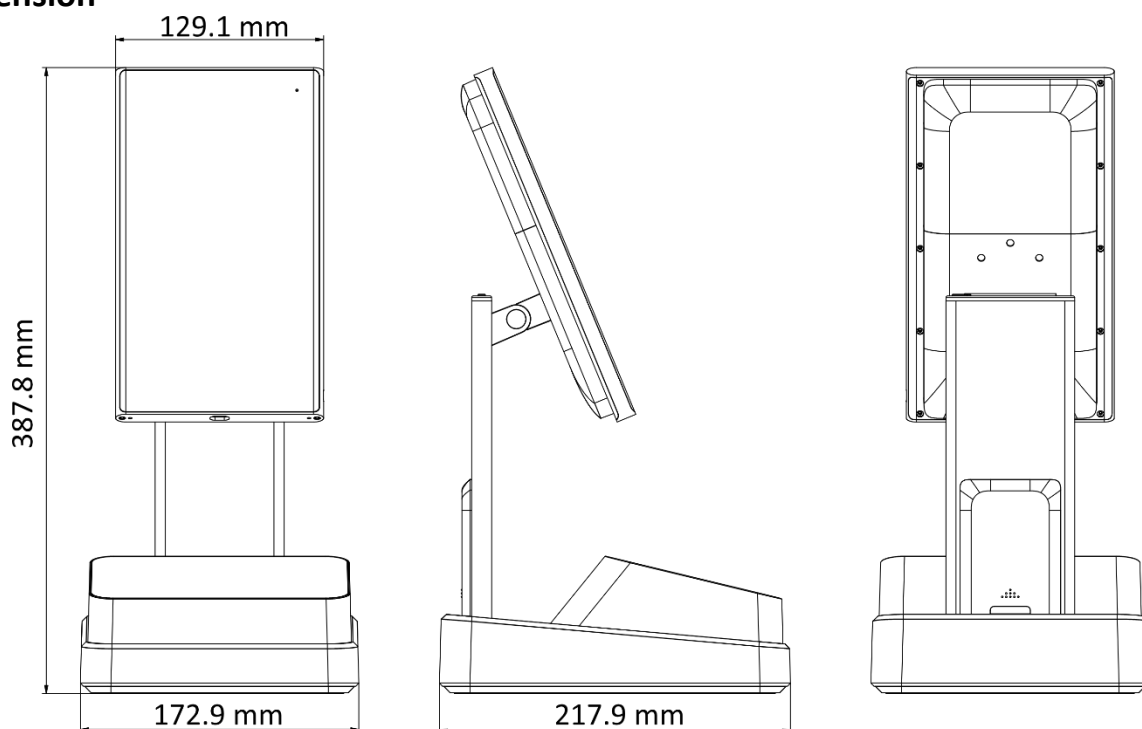

- 8-inch IPS touch screen, with screen resolution of 800 × 1280
- 2 MP wide-angle lens
- Supports payment via face (face with mask supported) or card
- Supports wiring bluetooth speaker to amplify sound
- Supports setting fixed amount for payment under fixed amount mode. Max. amount can be set for every payment
- Supports fixed amount and fixed times payment mode
- Supports viewing payment statistics, including times, amount and etc.
- Supports management via device menu and web client, allowing payment configuration, system maintenance and other operations
- Supports online payment

▪ Specification

System	
Operating system	Android 11
Display	
Screen size	8-inch
Operation method	Touch screen
Type	IPS
Resolution	800 × 1280
Video	
Lens	2
Resolution	2 MP
Video standard	PAL (Default) and NTSC
Audio	
Audio input	Not support
Audio output	Built-in loudspeaker
Network	
Wired network	1, RJ-45
Wi-Fi	Support, 2.4 G, 802.11b/g/n
Interface	
Network interface	1
Alarm input	Not support
Alarm output	Not support
USB	1 type-C interface
Capacity	
Face capacity	100,000
Card capacity	500,000
Event capacity	500,000
Authentication	
Face recognition distance	0.3 m to 1.2 m
Face recognition accuracy rate	≤ 99%
Face recognition duration	< 0.2 s
Card type	M1 card, DESfire card, Felica card
Card reading distance	0 cm to 5 cm
Function	
Video intercom	Not support
QR code recognition	Reserved
Face anti-spoofing	Support
Time synchronization	Support
General	
Supplement light	IR supplement light
Power supply	12 VDC to 16 VDC
Working temperature	-10 °C to 50 °C (14 °F to 122 °F)
Working humidity	0 to 90% (no condensing)
Dimensions	172.9 mm × 387.9 mm × 217.9 mm (6.8" × 15.3" × 8.6")

Weight	2.1 kg (4.6 lb)
Application environment	Indoor
Language	English, Spanish (South America), Arabic, Thai, Indonesian, Russian, Vietnamese, Chinese Traditional

▪ **Available Model**

DS-K6301X-T

▪ **Dimension**