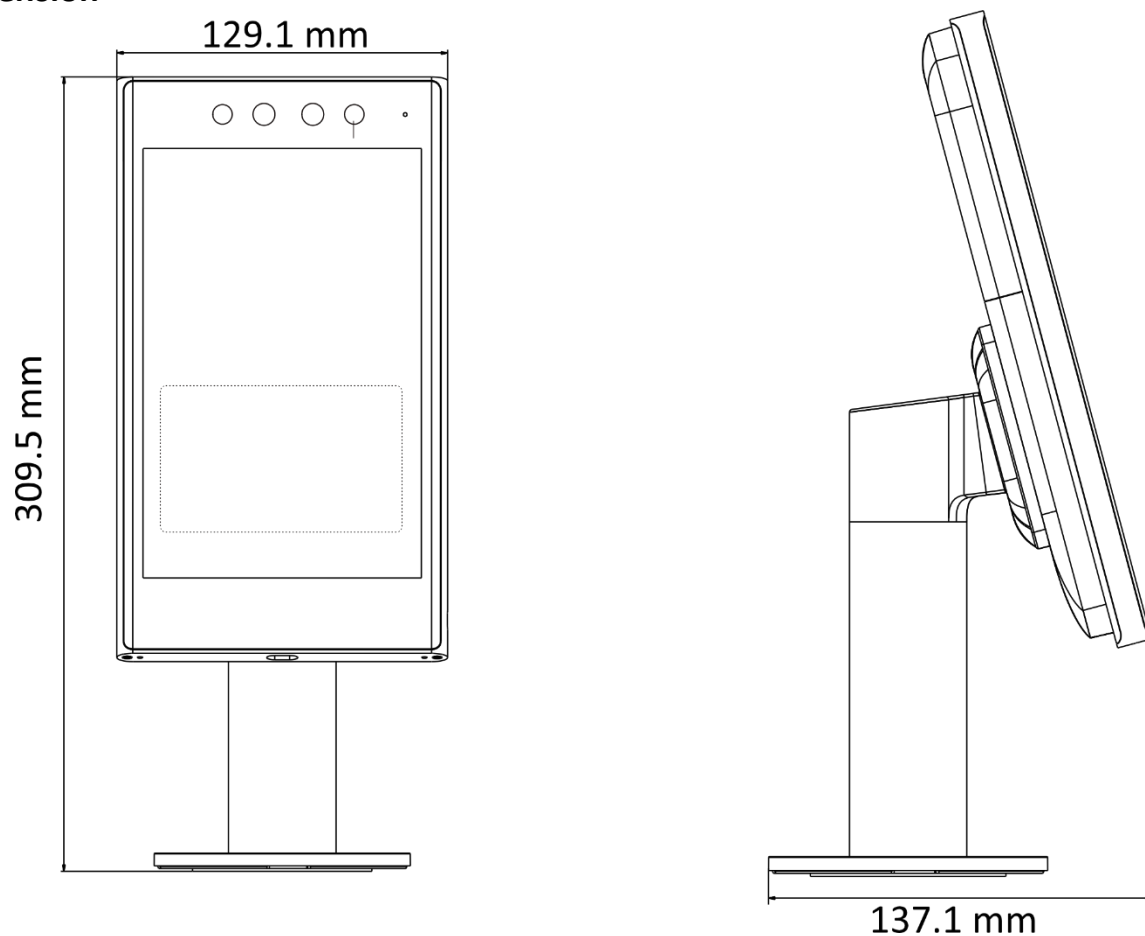

Working humidity	0 to 90% (no condensing)
Dimensions	129.1 mm × 309.5 mm × 137.1 mm (5.1" × 12.2" × 5.4")
Weight	1.36 kg (3.0 lb)
Application environment	Indoor
Language	English, Spanish (South America), Arabic, Thai, Indonesian, Russian, Vietnamese, Chinese Traditional

▪ **Available Model**

DS-K6301X-Z

▪ **Dimension**