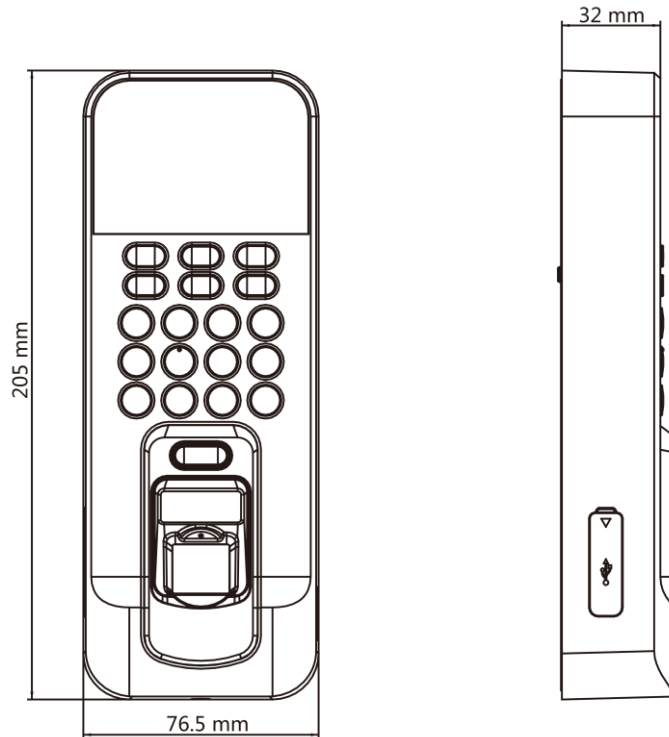

▪ Available Model

DS-K1T804AEF

Distributed by

HIKVISION®

Headquarters

No.555 Qianmo Road, Binjiang District,
Hangzhou 310051, China
T +86-571-8807-5998
overseasbusiness@hikvision.com

Hikvision USA
T +1-909-895-0400
sales.usa@hikvision.com

Hikvision Australia
T +61-2-8599-4233
salesau@hikvision.com

Hikvision India
T +91-22-28469900
sales@pramahikvision.com

Hikvision Canada
T +1-866-200-6690
sales.canada@hikvision.com

Hikvision Thailand
T +662-275-9949
sales.thailand@hikvision.com

Hikvision Europe
T +31-23-5542770
sales.eu@hikvision.com

Hikvision Italy
T +39-0438-6902
info.it@hikvision.com

Hikvision Brazil
T +55 11 3318-0050
Latam.support@hikvision.com

Hikvision Turkey
T +90 (216)521 7070- 7074
sales.tr@hikvision.com

Hikvision Malaysia
T +601-7652-2413
sales.my@hikvision.com

Hikvision UK & Ireland
T +01628-902140
sales.uk@hikvision.com

Hikvision South Africa
Tel: +27 (10) 0351172
sale.africa@hikvision.com

Hikvision France
T +33(0)1-85-330-450
info.fr@hikvision.com

Hikvision Kazakhstan
T +7-727-9730667
nikia.panfilov@hikvision.ru

Hikvision Vietnam
T +84-974270888
sales.vt@hikvision.com

Hikvision UAE
T +971-4-4432090
salesme@hikvision.com

Hikvision Singapore
T +65-6684-4718
sg@hikvision.com

Hikvision Spain
T +34-91-737-16-55
info.es@hikvision.com

Hikvision Tashkent
T +99-87-1238-9438
uzb@hikvision.ru

Hikvision Hong Kong
T +852-2151-1761
info.hk@hikvision.com

Hikvision Russia
T +7-495-669-67-99
saleru@hikvision.com

Hikvision Korea
T +82-(0)31-731-8817
sales.korea@hikvision.com

Hikvision Poland
T +48-22-460-01-50
info.pl@hikvision.com

Hikvision Indonesia
T +62-21-2933759
Sales.Indonesia@hikvision.com