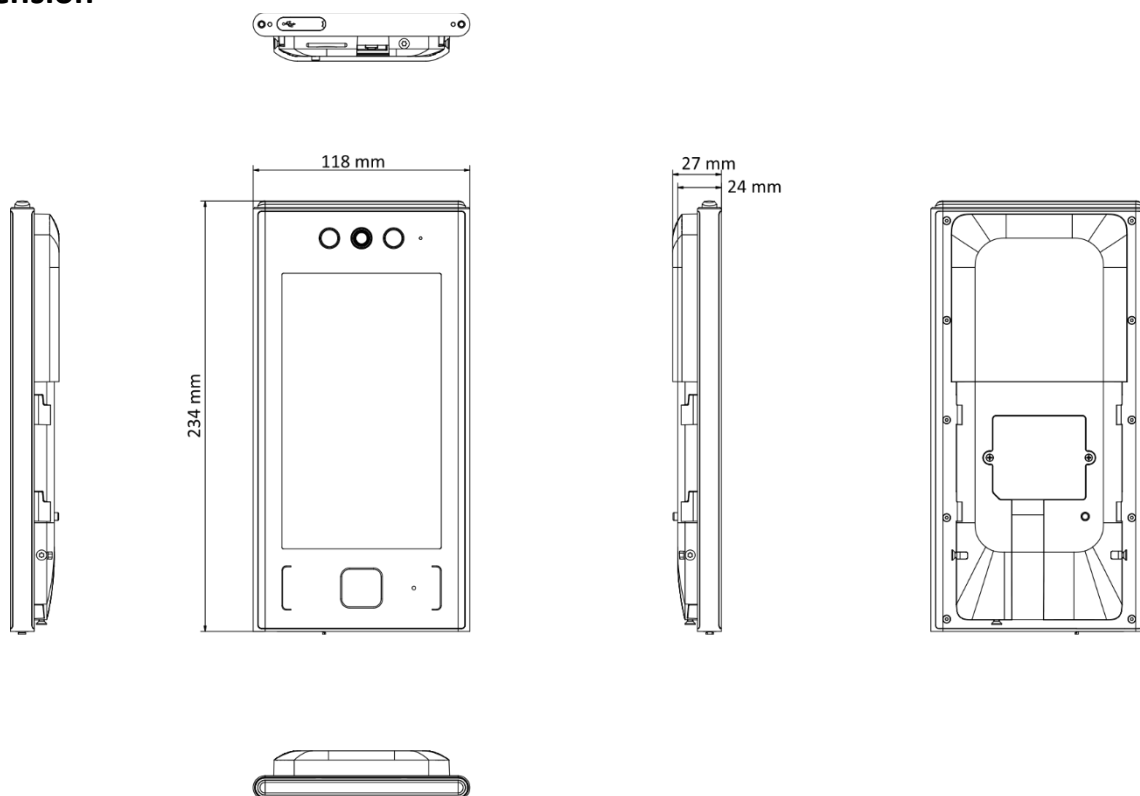

Dimensions	110.5 mm × 209.2 mm × 24 mm (4.35" × 8.24" × 0.94")
Weight	Gross Weight : 1.06 kg (2.34 lb)
	Net Weight : 0.57 kg (1.26 lb)
Language	English, Spanish (South America), Arabic, Thai, Indonesian, Russian, Vietnamese, Portuguese (Brazil), Japanese, Korean
Function	
Configuration via Web browser	Support
Hik-Connect	Support
Two-way audio	Support
QR code recognition	Support
Face mask recognition	Support
Time synchronization	Support
Face recognition	Support
Face anti-spoofing	Support
Live view	Support
Audio prompt	Support

▪ **Available Model**

DS-K1T670MX-QR

▪ **Dimension**