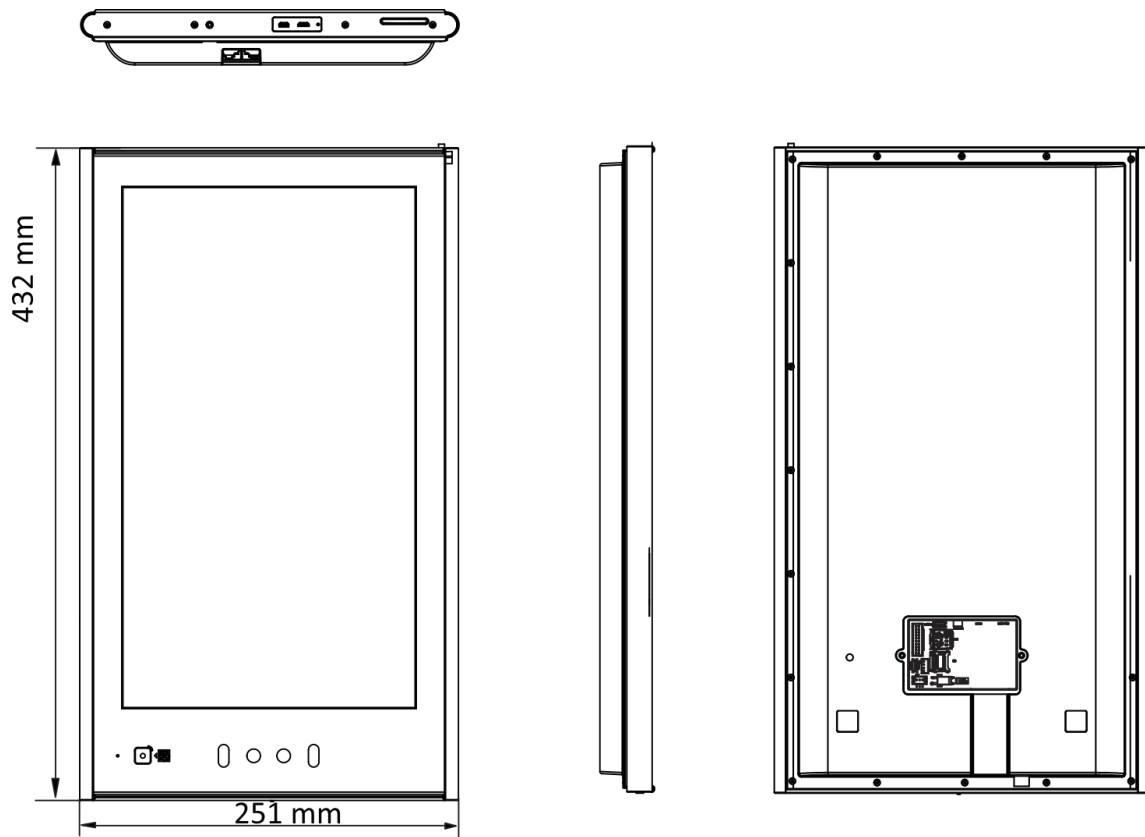

▪ Dimension