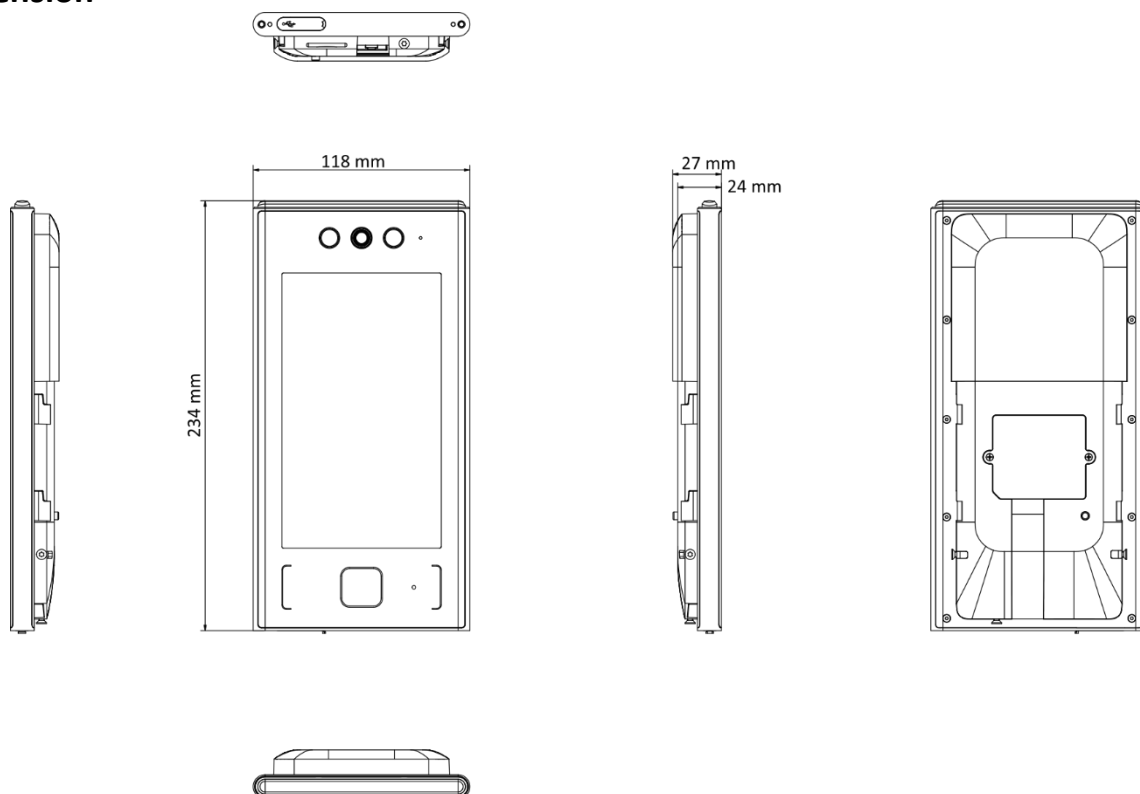

Protective level	IP65
Dimensions	110.5 mm × 209.2 mm × 24 mm (4.35" × 8.24" × 0.94")
Weight	Gross Weight : 1.06 kg (2.34 lb) Net Weight : 0.57 kg (1.26 lb)
Language	English, Spanish (South America), Arabic, Thai, Indonesian, Russian, Vietnamese, Portuguese (Brazil), Japanese, Korean
Function	
Configuration via Web browser	Support
Hik-Connect	Support
Two-way audio	Support
QR code recognition	Support
Time synchronization	Support
Face mask recognition	Support
Face recognition	Support
Face anti-spoofing	Support
Live view	Support
Audio prompt	Support

▪ **Available Model**

DS-K1T670MWX-QR

▪ **Dimension**