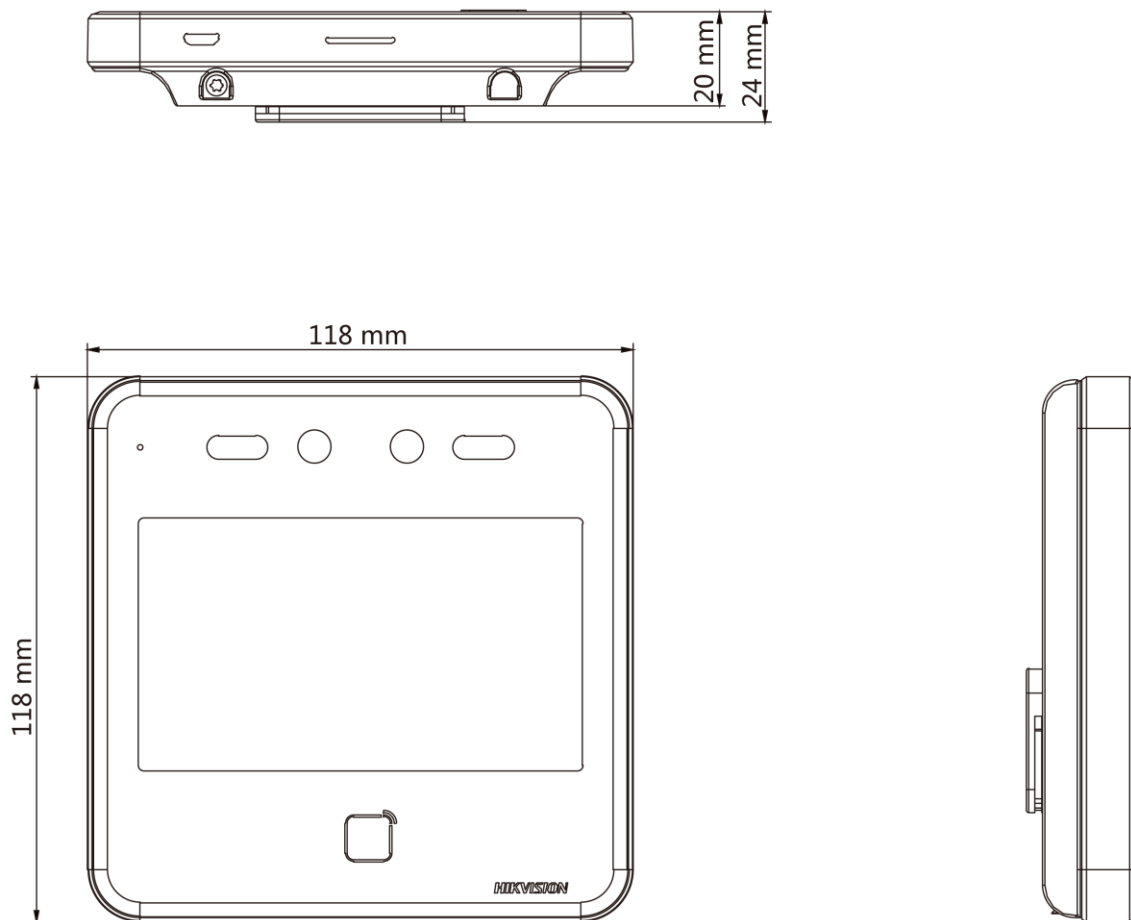

▪ **Dimension**

▪ **Accessory**

▪ **Optional**

DS-KAB642-D 642 Bracket	DS-KAB671-P2 Stand Stick