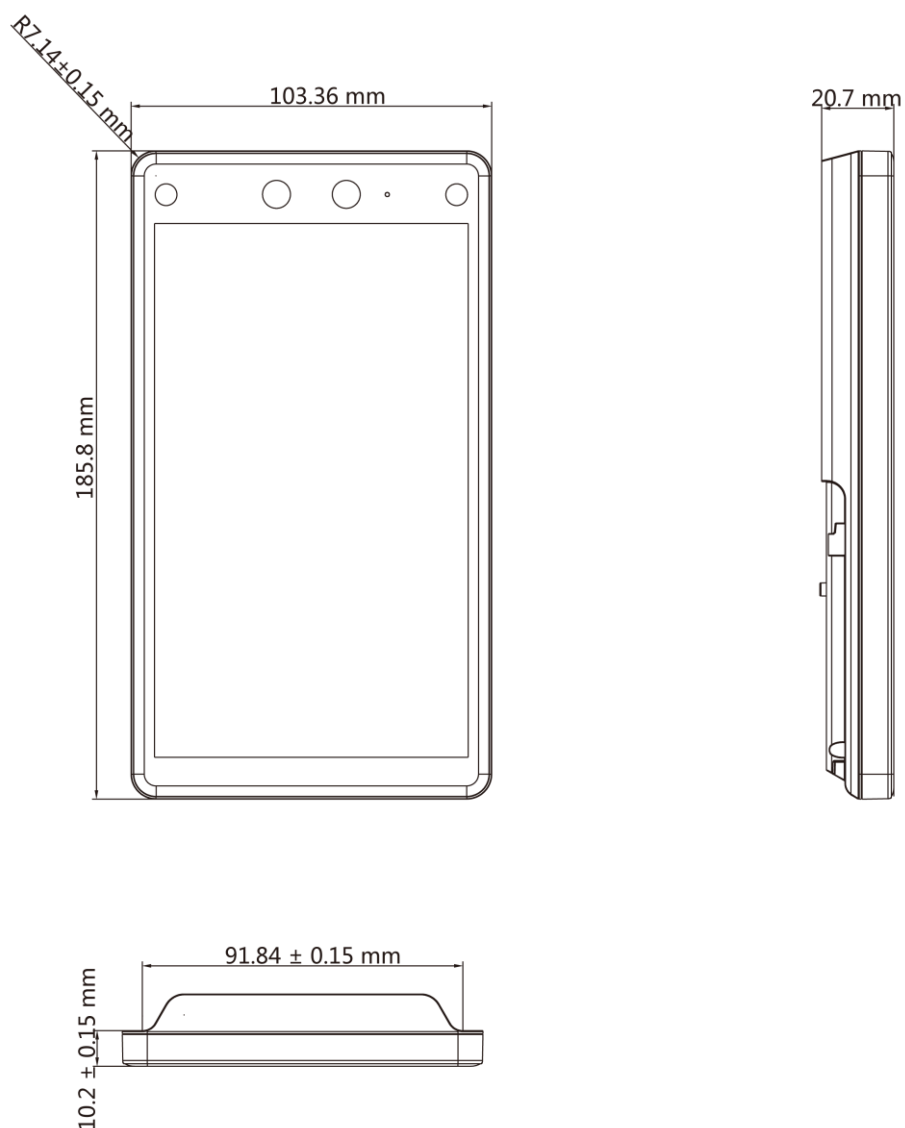

▪ **Dimension**

▪ **Accessory**

▪ **Optional**

DS-KAB6-D1 Base Bracket	DS-KAB671-P2 Stand Stick	DS-KAB6-W1 Bracket