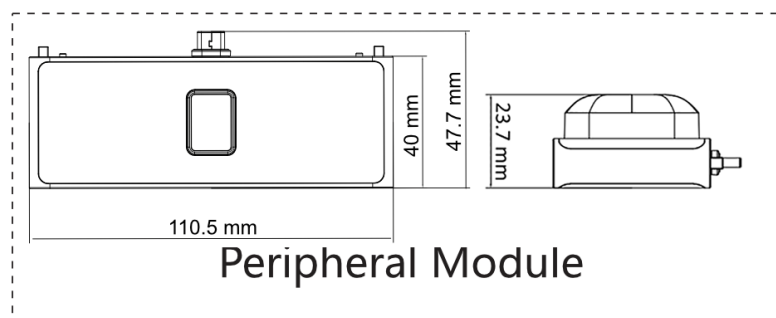

Weight	Gross Weight : 1.06 kg (2.34 lb)
	Net Weight : 0.57 kg (1.26 lb)
Language	English, Spanish (South America), Arabic, Thai, Indonesian, Russian, Vietnamese, Portuguese (Brazil), Japanese, Korean
Function	
Two-way audio	Support
Time synchronization	Support
Face anti-spoofing	Support
Live view	Support
Audio prompt	Support

▪ **Available Model**

DS-K1T673TDWX

▪ **Dimension**