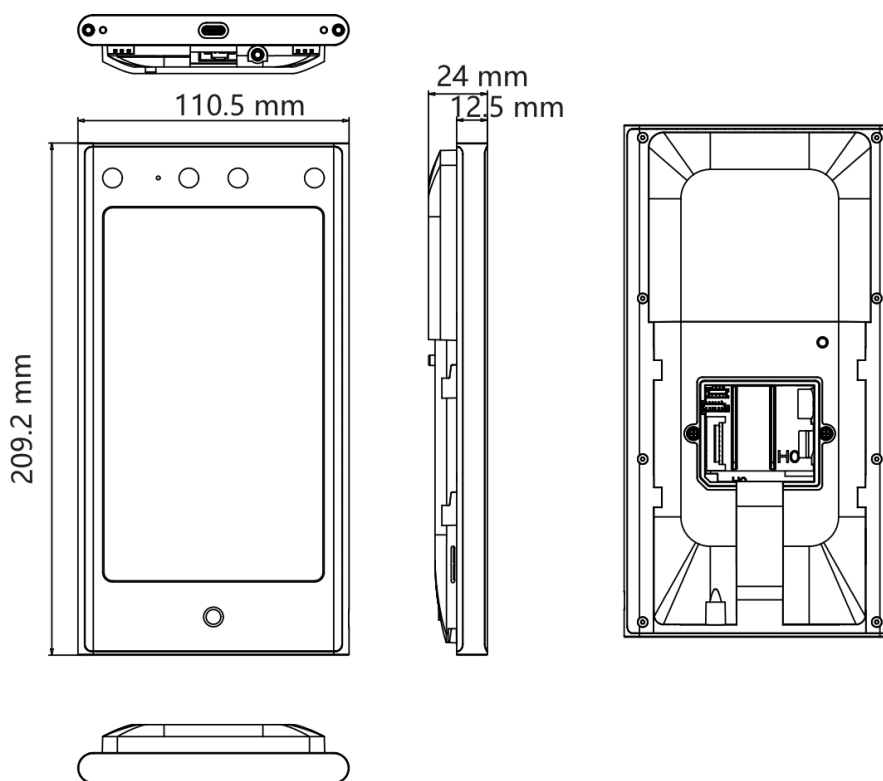

Weight	Gross Weight : 1.06 kg (2.34 lb)
	Net Weight : 0.57 kg (1.26 lb)
Language	English, Spanish (South America), Arabic, Thai, Indonesian, Russian, Vietnamese, Portuguese (Brazil), Japanese, Korean
Function	
Two-way audio	Support
Time synchronization	Support
Face anti-spoofing	Support
Live view	Support
Audio prompt	Support

▪ **Available Model**

DS-K1T673TDWX

▪ **Dimension**