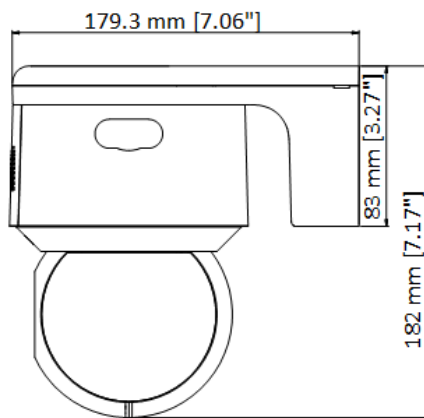

protection is a must. Typical application scenarios include coastlines, docks, chemical plants, and more.
Moderate protection	Hikvision products at this level are equipped for use in areas with moderate anti-corrosion demands. Typical application scenarios include coastal areas about 2 kilometers (1.24 miles) away from coastlines, as well as areas affected by acid rain.
No specific protection	Hikvision products at this level are equipped for use in areas where no specific anti-corrosion protection is needed.

▪ **Dimension**