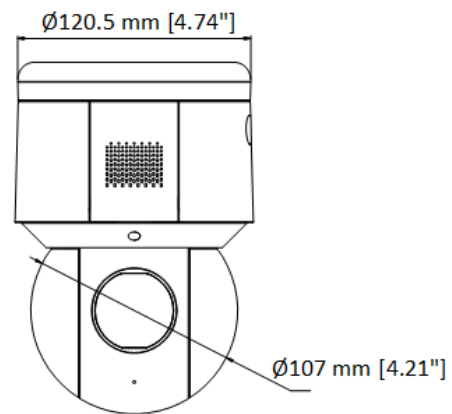

protection is a must. Typical application scenarios include coastlines, docks, chemical plants, and more.
Moderate protection	Hikvision products at this level are equipped for use in areas with moderate anti-corrosion demands. Typical application scenarios include coastal areas about 2 kilometers (1.24 miles) away from coastlines, as well as areas affected by acid rain.
No specific protection	Hikvision products at this level are equipped for use in areas where no specific anti-corrosion protection is needed.

▪ **Dimension**