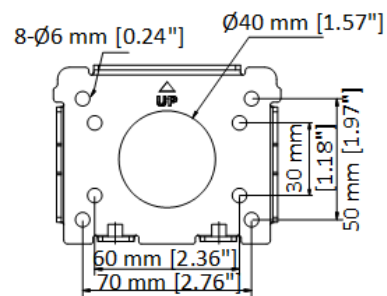

protection is a must. Typical application scenarios include coastlines, docks, chemical plants, and more.
Moderate protection	Hikvision products at this level are equipped for use in areas with moderate anti-corrosion demands. Typical application scenarios include coastal areas about 2 kilometers (1.24 miles) away from coastlines, as well as areas affected by acid rain.
No specific protection	Hikvision products at this level are equipped for use in areas where no specific anti-corrosion protection is needed.

▪ **Dimension**