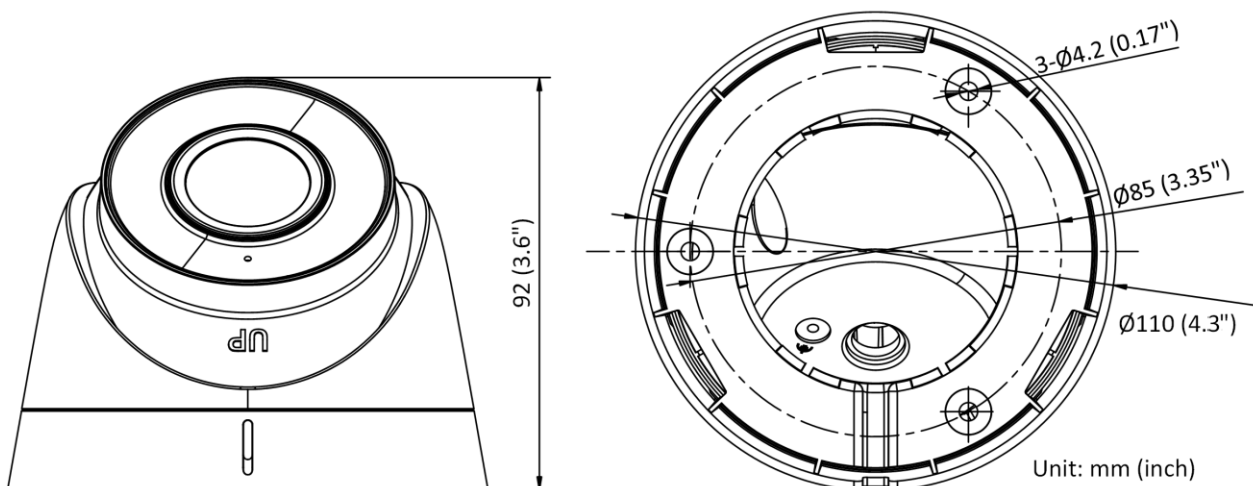

Environment	CE-RoHS (2011/65/EU); WEEE (2012/19/EU); Reach (Regulation (EC) No 1907/2006)
Protection	IP67 (IEC 60529-2013)

▪ **Available Model**

DS-2CD3351G0-IUF (2.8/4 mm)

▪ **Typical Application**

Hikvision products are classified into three levels according to their anti-corrosion performance. Refer to the following description to choose for your using environment.

This model has NO SPECIFIC PROTECTION.

Level	Description
Top-level protection	Hikvision products at this level are equipped for use in areas where professional anti-corrosion protection is a must. Typical application scenarios include coastlines, docks, chemical plants, and more.
Moderate protection	Hikvision products at this level are equipped for use in areas with moderate anti-corrosion demands. Typical application scenarios include coastal areas about 2 kilometers (1.24 miles) away from coastlines, as well as areas affected by acid rain.
No specific protection	Hikvision products at this level are equipped for use in areas where no specific anti-corrosion protection is needed.

▪ **Dimension**

▪ **Accessory**

▪ **Optional**