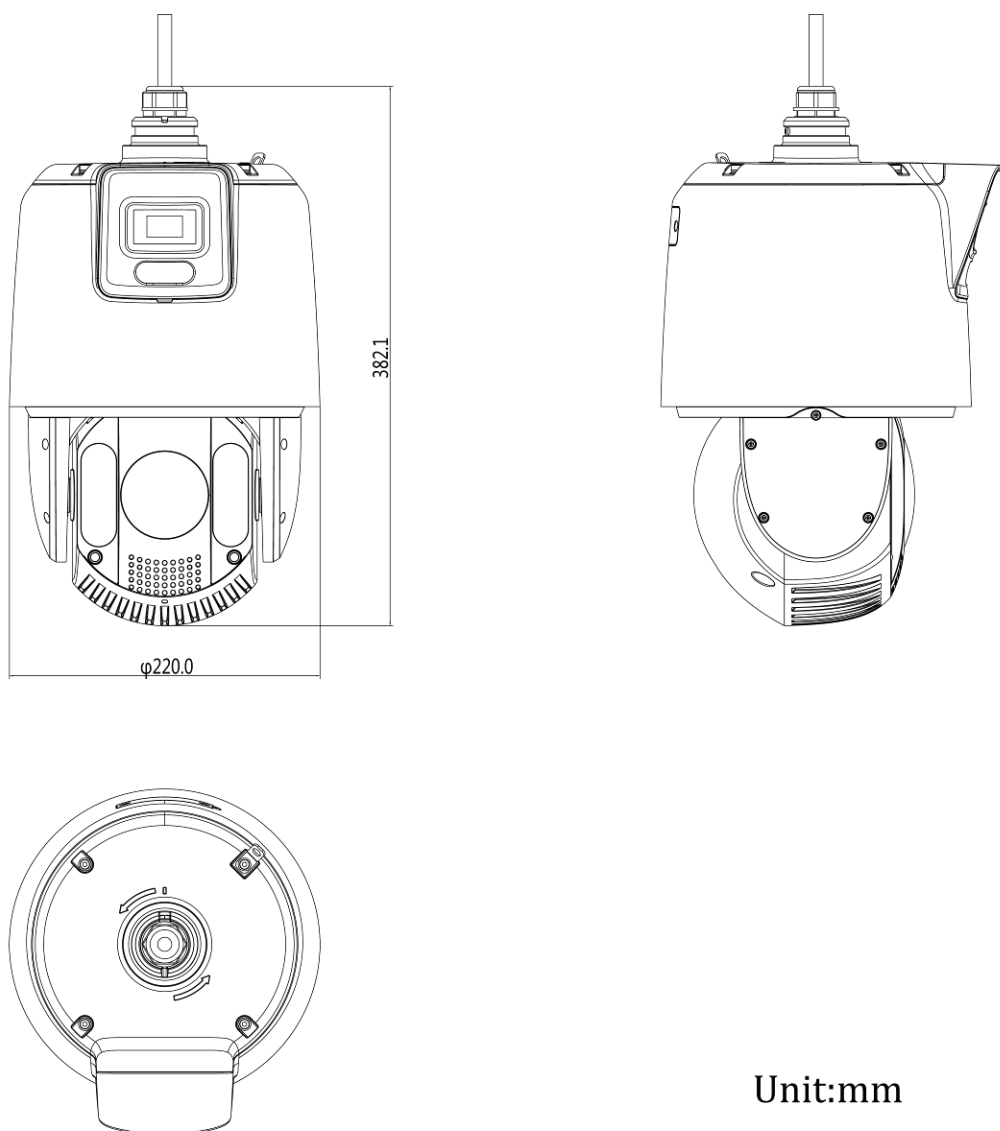

▪ **Dimension**

▪ **Accessory**

▪ **Optional**

DS-1661ZJ	DS-1602ZJ-Corner	DS-1602ZJ-Pole	DS-1602ZJ	DS-1681ZJ-2
Pendant Mount	Corner mount	Vertical pole mount	Wall mount	Installation Adaptor